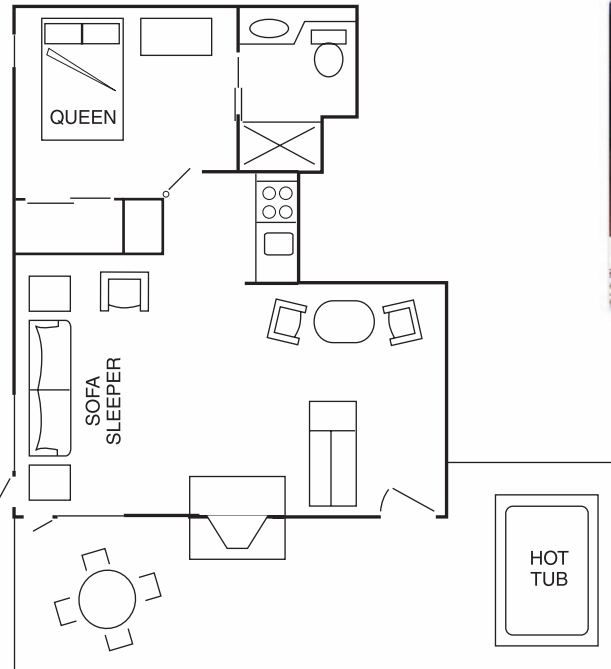

PINE VIEW SUITE (CLOSED IN WINTER)

Duplex Guest Cabin | Suite #46 | 500 sq. ft.

The owners attached guest cabin offers couples or families the ultimate in privacy and relaxation. (Sleeps up to 5 w/cot)

This suite features a queen bed in the bedroom, shower bath, small full kitchen, living room with wood burning fireplace, flat screen cable TV, DVD, indoor and outdoor stereo. The fabulous 8 person private hot tub caps off the patio area that also offers BBQ and table for 4. The close proximity to the biking and walking trail plus the 18 hole golf course makes this off property duplex suite a great value.

Come and stay where you are the only guest around. This duplex cabin is located 2 miles South of Estes Park, ½ mile from the 18 hole golf course just off of hwy 7.